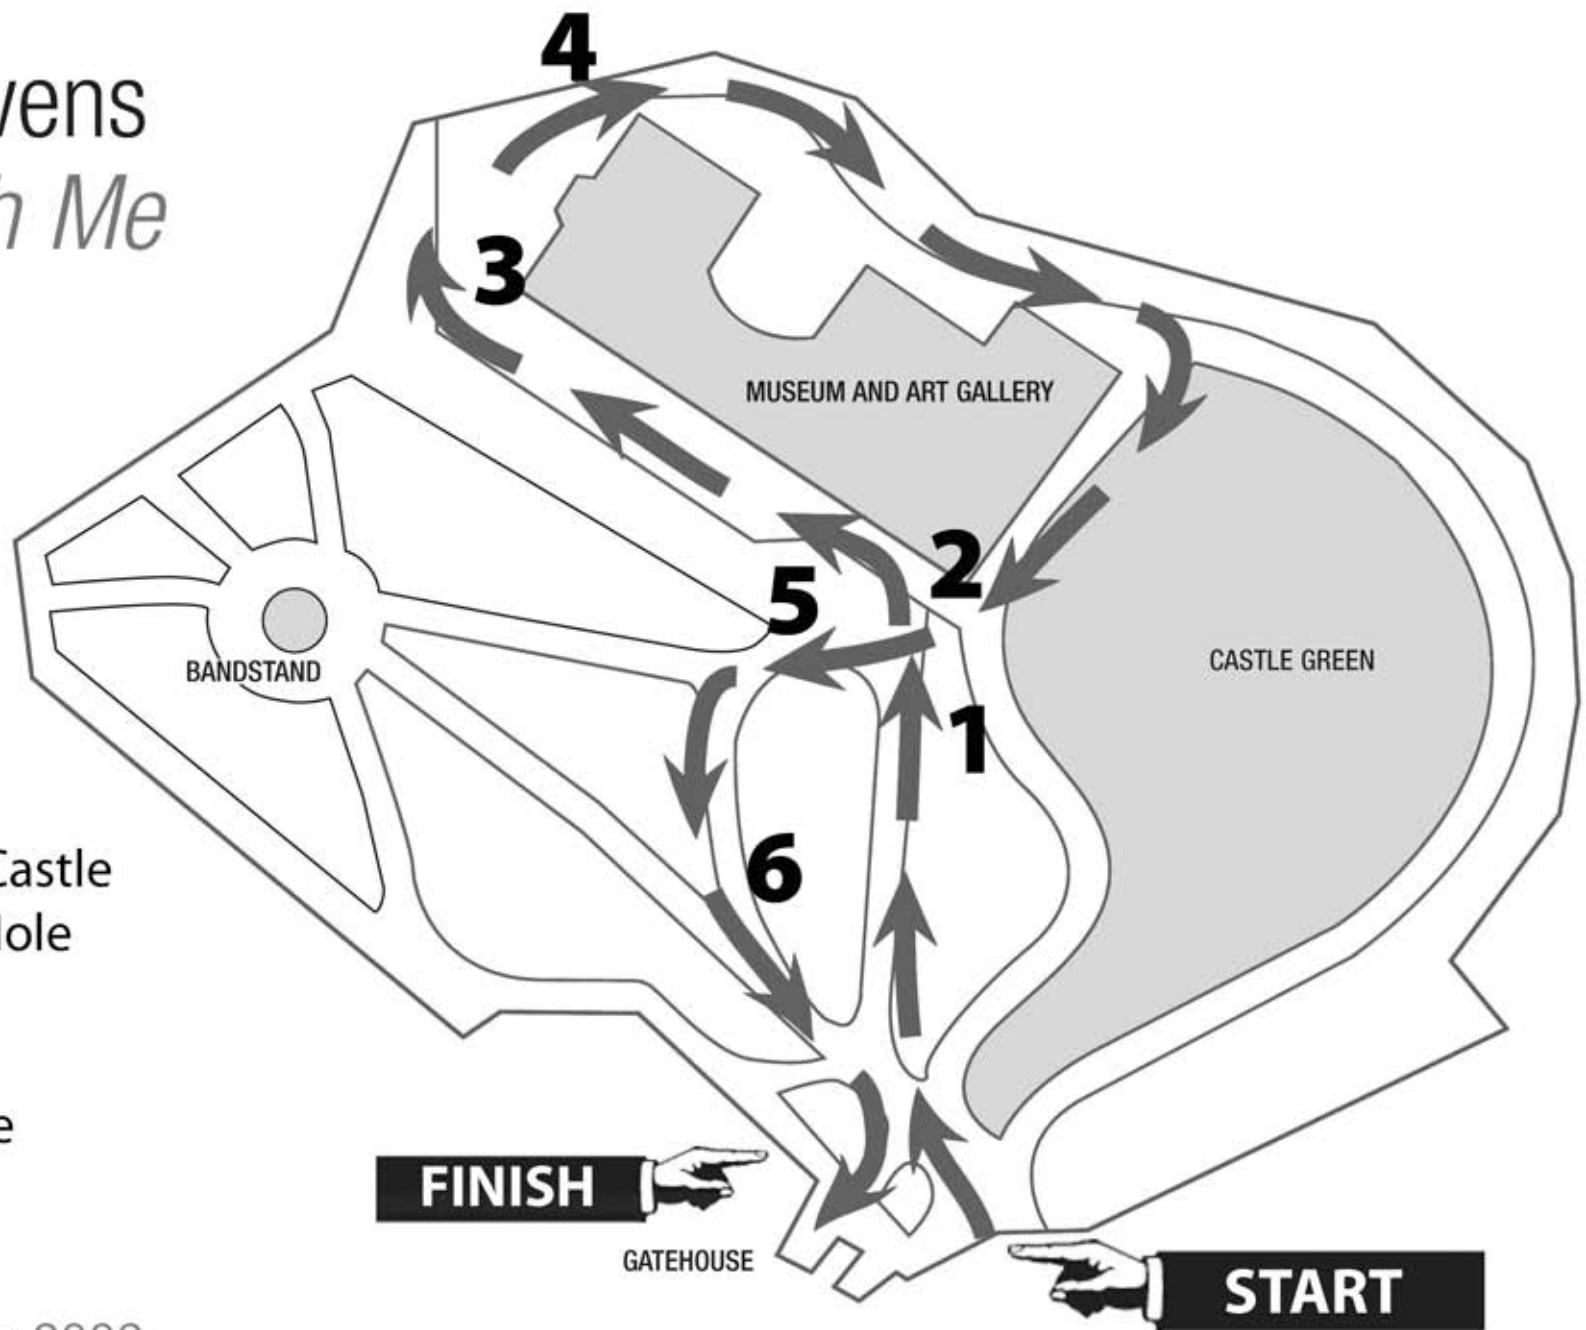

Lucy Stevens

Walk with Me

10 April - 7 June 2009

Open daily, 10am - 5pm (last 'admission' to Lucy Stevens' tour is at 4.15pm)